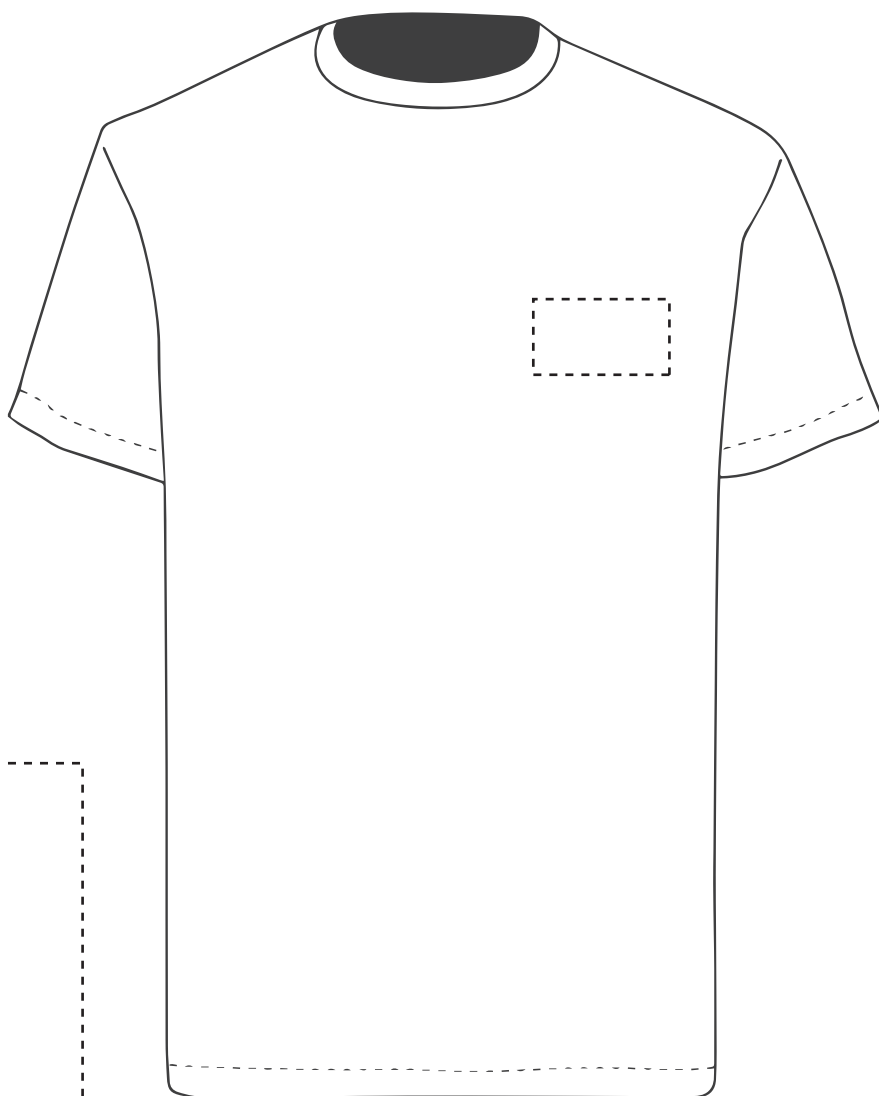

Your Ref:	Quantity:	Product Code: TF0004
Our Ref:	Version: 1	Product Colour: White

PRINTING CONCERNS: PRINT MAY DISCOLOUR

PRODUCT INFO: DUE TO THE NATURE OF THE PRODUCT THE PRINT POSITION MAY VARY BY 2 - 3 MM

Madeira Thread Colours

The dashed line is to demonstrate print area and will not appear on your printed item

- Colour 1
- Colour 1
- Colour 1
- Colour 1

Product Image for visualisation
- colours may vary

ARTWORK SCALE 100%
Max print area: 90mm x 50mm

ARTWORK SCALE 20%

To proceed, please approve visual via the online system.

PLEASE NOTE:

- All colours including print and product are for visual purposes only and should not be regarded as the actual colour of the product and print.
- Some products may vary from batch to batch and may differ from previous orders.
- The colour and texture of a product can also have an effect on the final print colour.
- By approving this order we accept that you understand these terms.

This item is available in the following colours:

ARTWORK SCALE 100%

Max print area: 120mm x 70mm