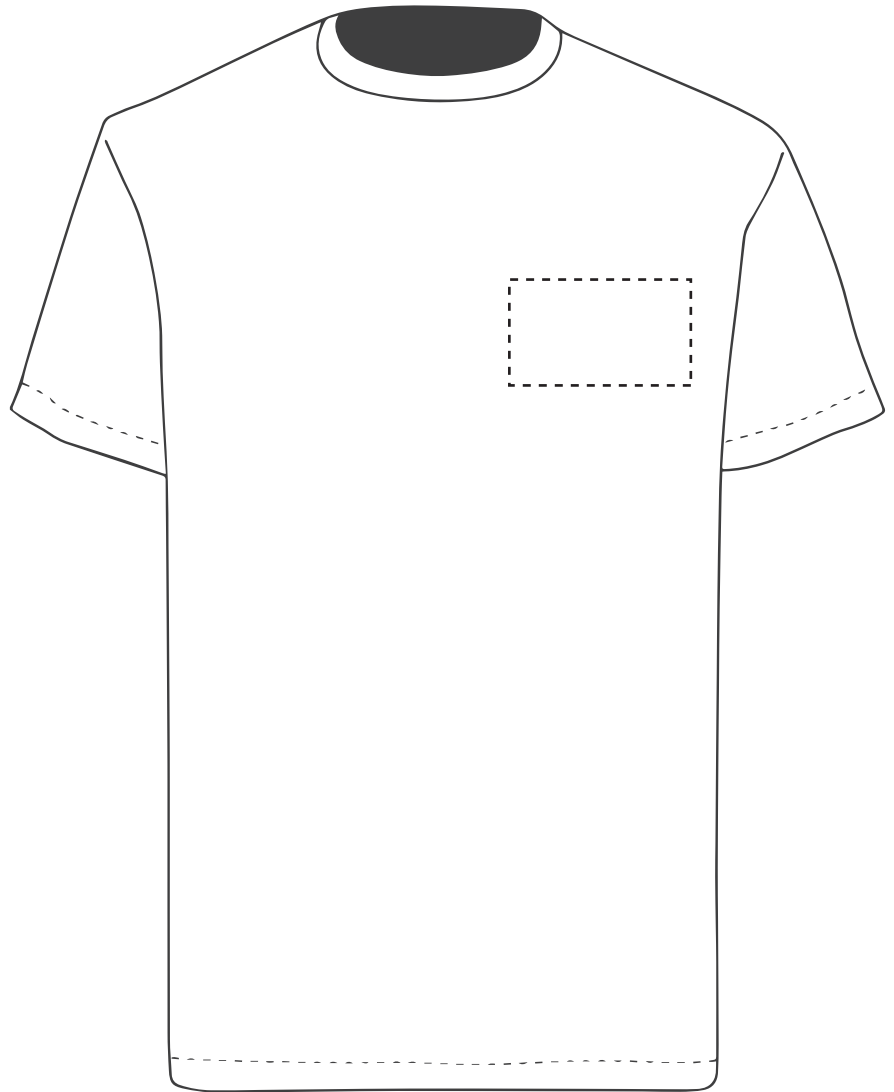

ARTWORK SCALE 100%
Max print area: 90mm x 50mm

ARTWORK SCALE 20%

To proceed, please approve visual via the online system.

PLEASE NOTE:

- All colours including print and product are for visual purposes only and should not be regarded as the actual colour of the product and print.
- Some products may vary from batch to batch and may differ from previous orders.
- The colour and texture of a product can also have an effect on the final print colour.
- By approving this order we accept that you understand these terms.

This item is available in the following colours:

Your Ref:	Quantity:	Product Code: TF0004
Our Ref:	Version: 1	Product Colour: White

PRINTING CONCERNS: PRINT MAY DISCOLOUR

PRODUCT INFO: DUE TO THE NATURE OF THE PRODUCT THE PRINT POSITION MAY VARY BY 2 - 3 MM

Madeira Thread Colours

The dashed line is to demonstrate print area and will not appear on your printed item

- Colour 1
- Colour 1
- Colour 1
- Colour 1

ARTWORK SCALE 20%

Product Image for visualisation
- colours may vary